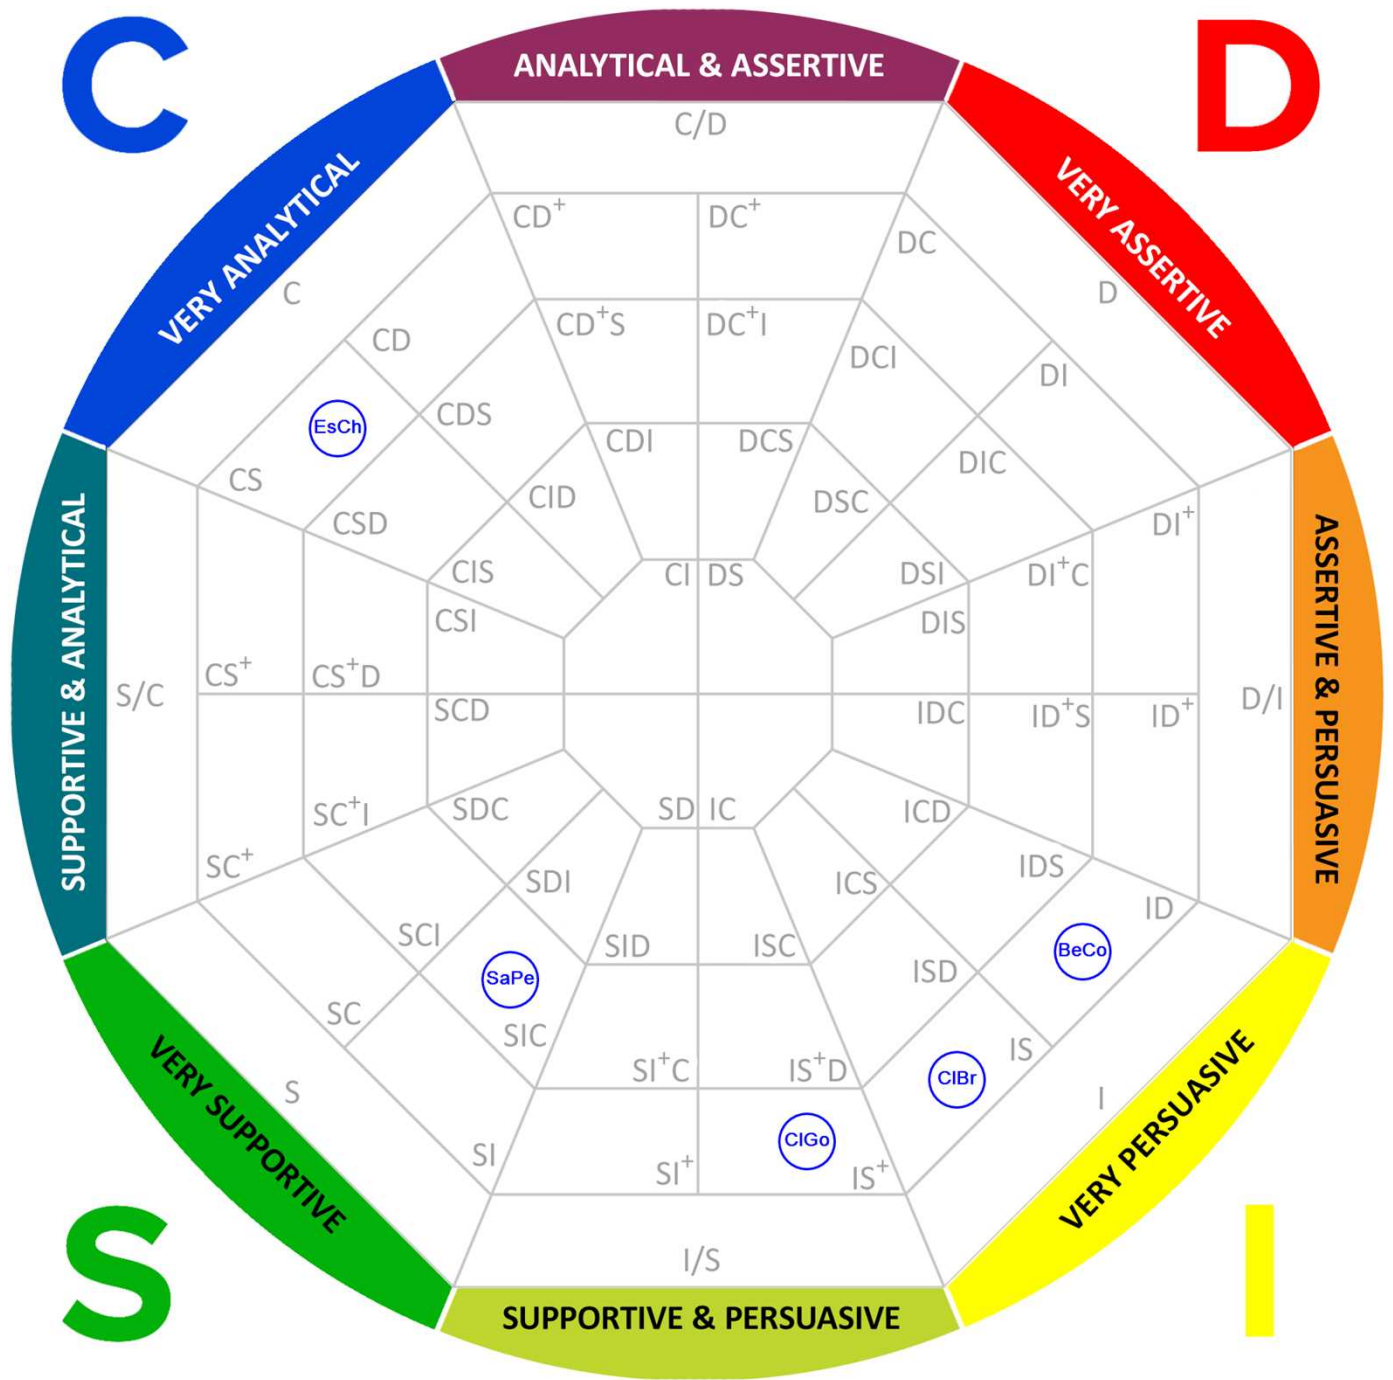

Behavioral Pattern View - Natural

Behavioral Pattern View - Adapted

Style Locator Index

Init.	Name	Natural Style	Adapted Style
ClBr	Claire Bruce	I	Is
EsCh	Estelle Chout	Cs	Cs
BeCo	Belinda Colubriale	Id	Id
ClGo	Claire Gorman	ISc	IS
SaPe	Savannah Peters	SCI	Sic