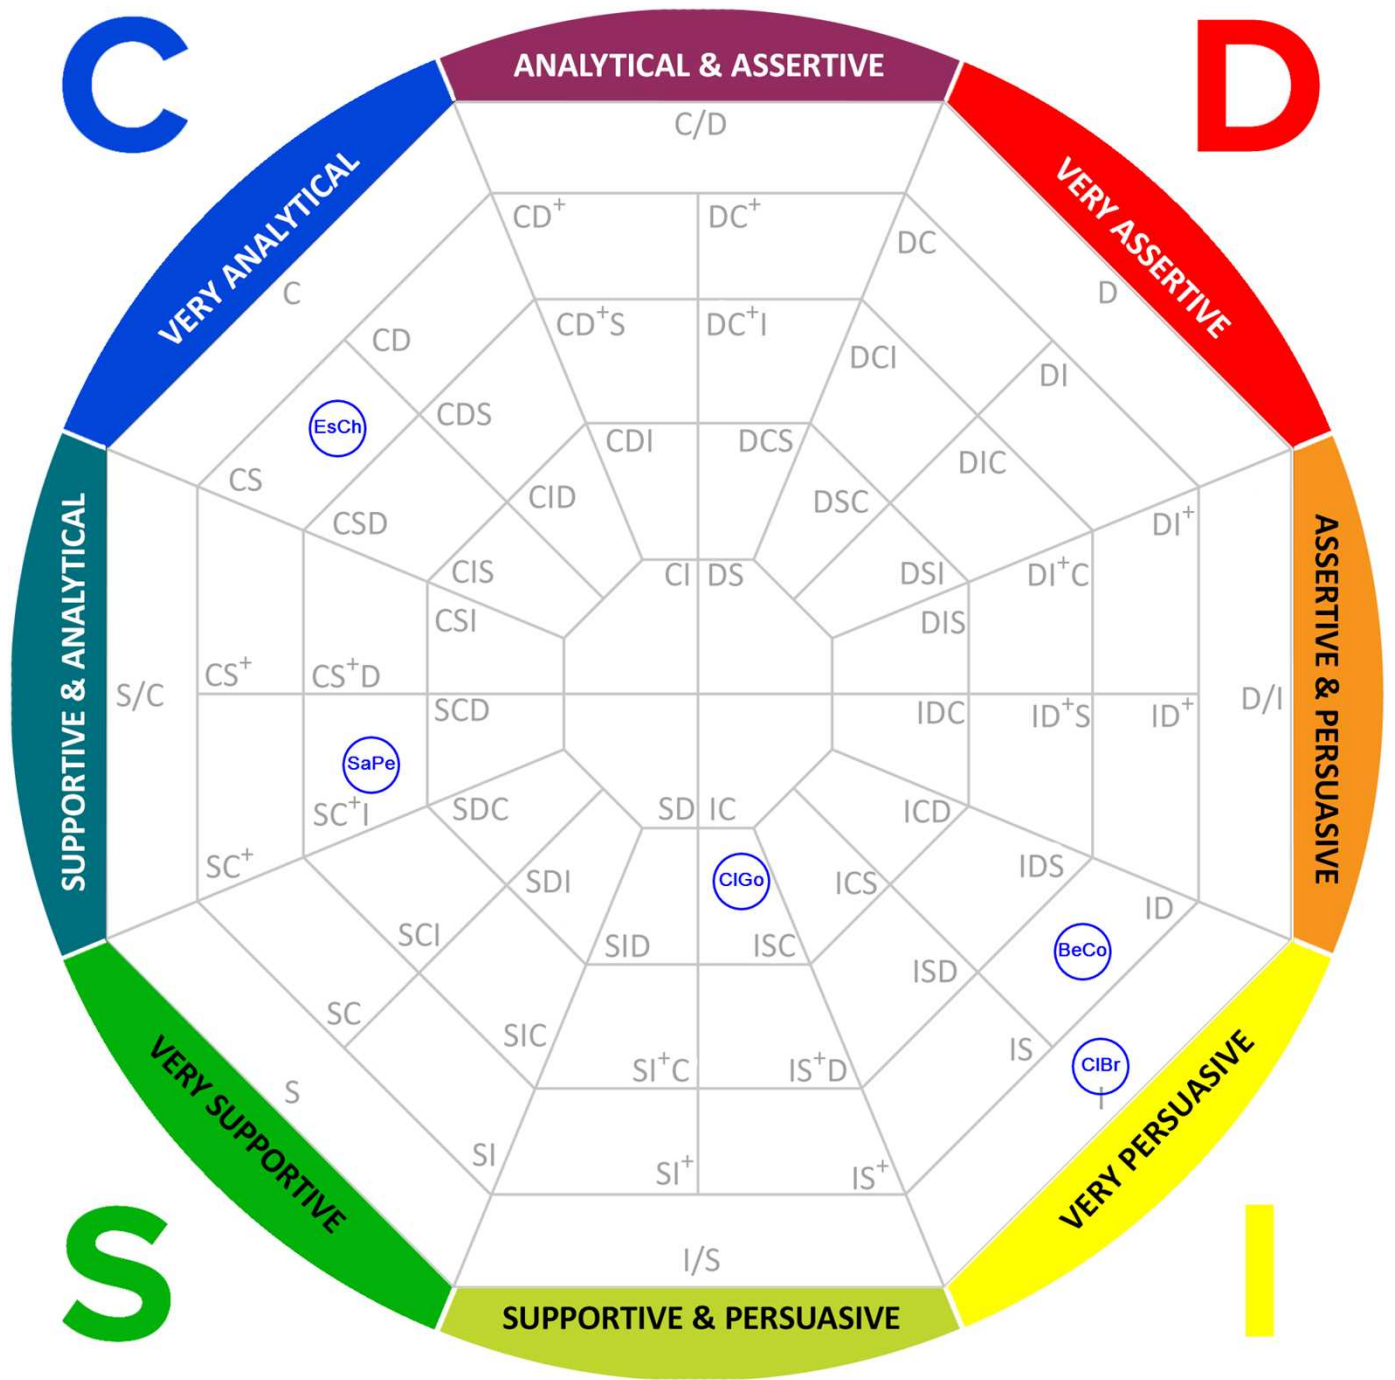

Behavioral Pattern View - Natural

Behavioral Pattern View - Adapted

Style Locator Index

Init.	Name	Natural Style	Adapted Style
ClBr	Claire Bruce	I	Is
EsCh	Estelle Chout	Cs	Cs
BeCo	Belinda Colubriale	Id	Id
ClGo	Claire Gorman	ISc	IS
SaPe	Savannah Peters	SCI	Sic